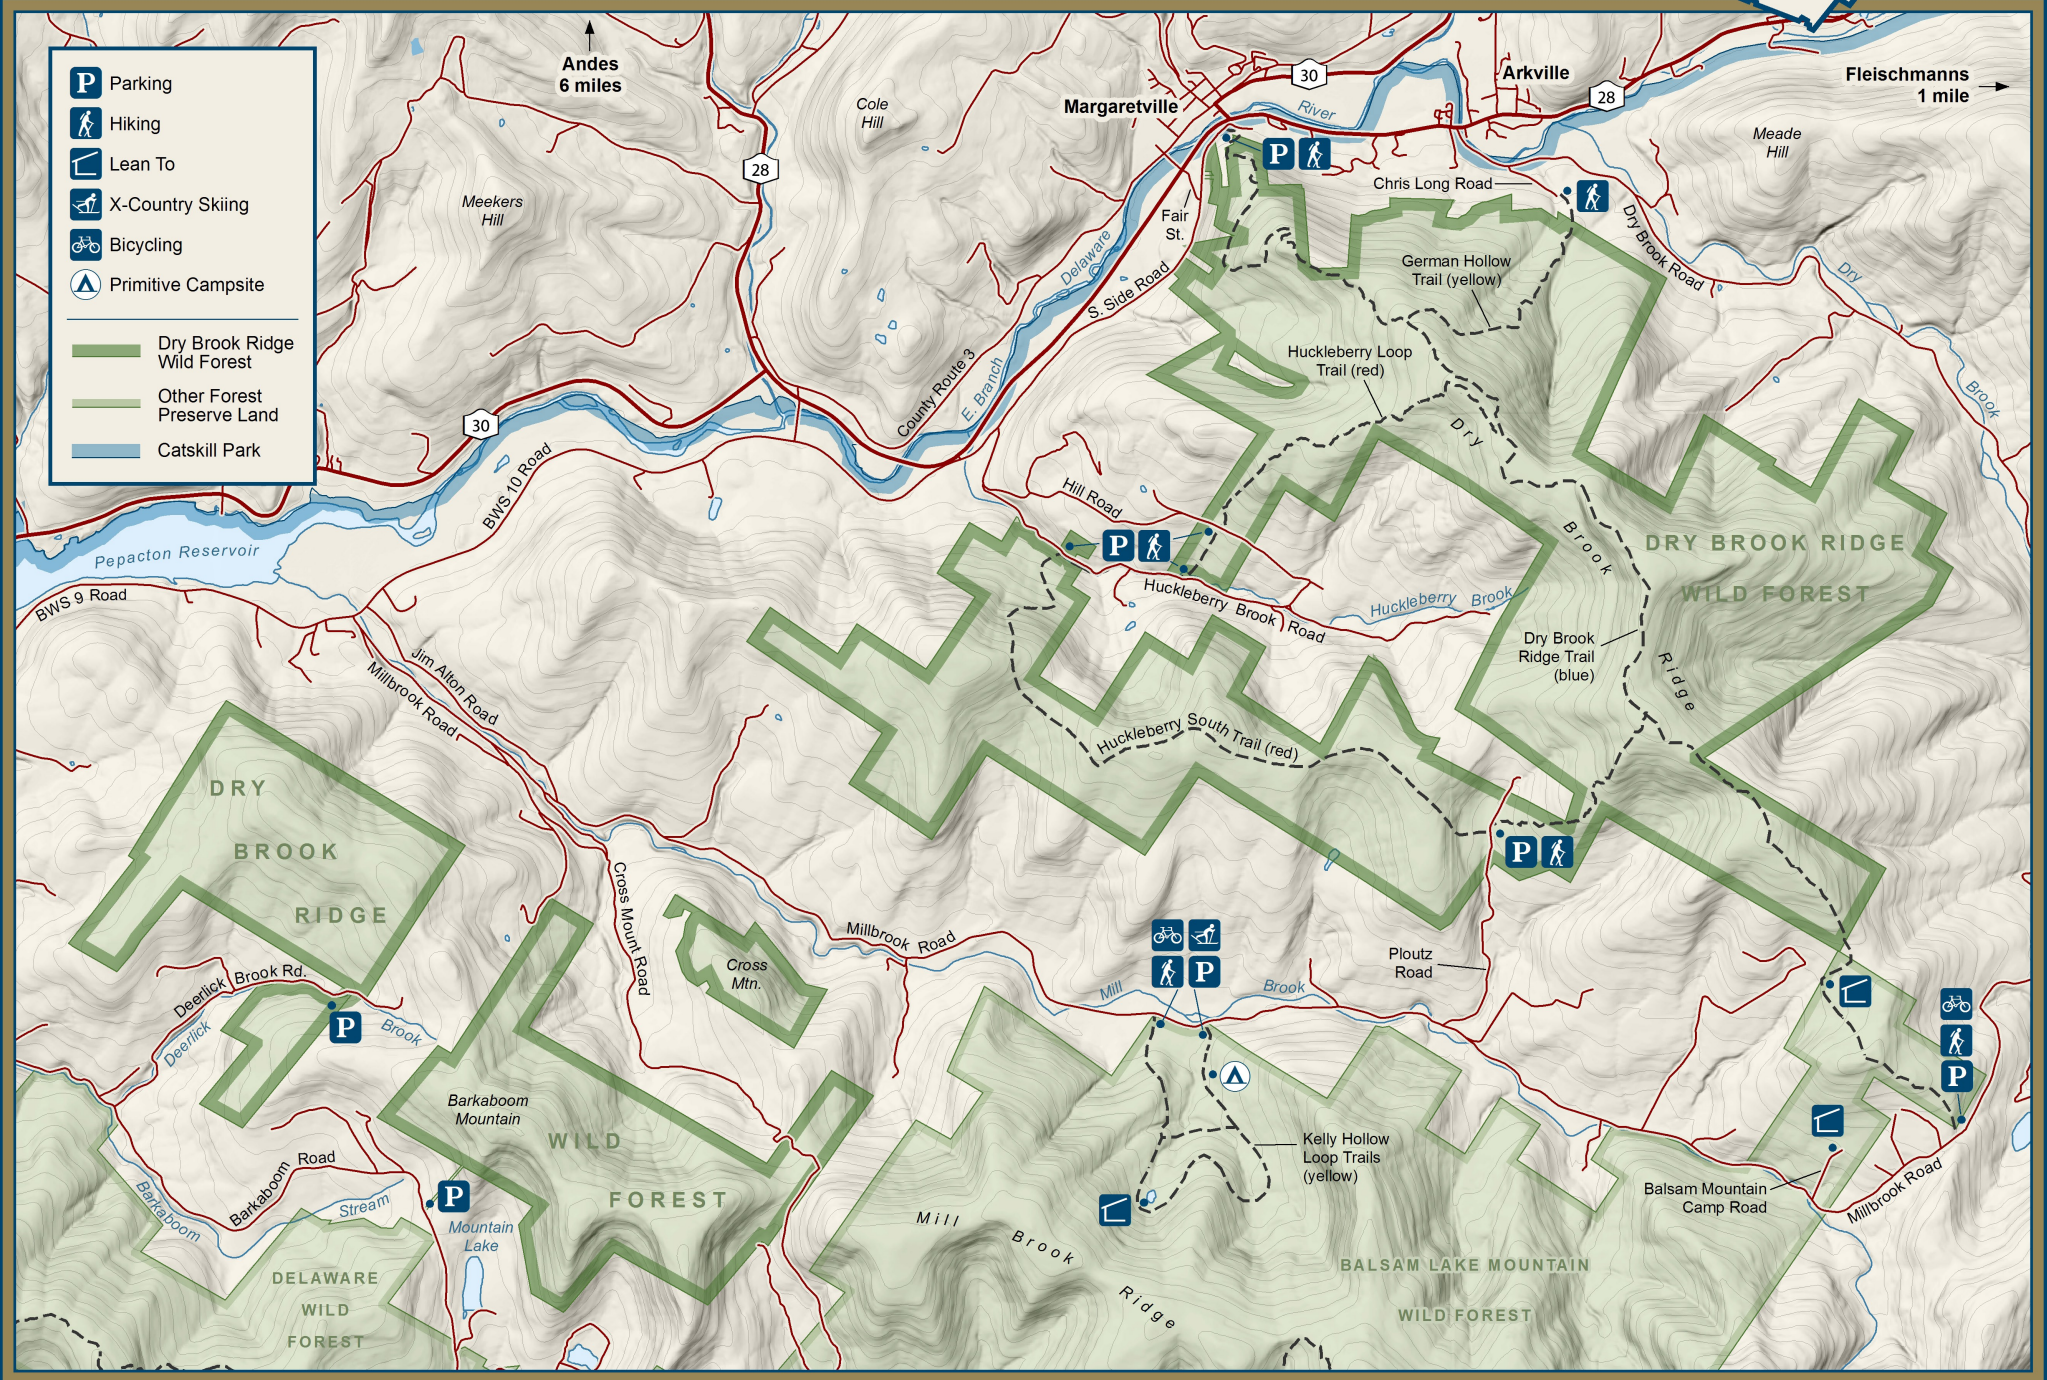

Dry Brook Ridge Wild Forest

- Parking
- Hiking
- Lean To
- X-Country Skiing
- Bicycling
- Primitive Campsite

- Dry Brook Ridge Wild Forest
- Other Forest Preserve Land
- Catskill Park