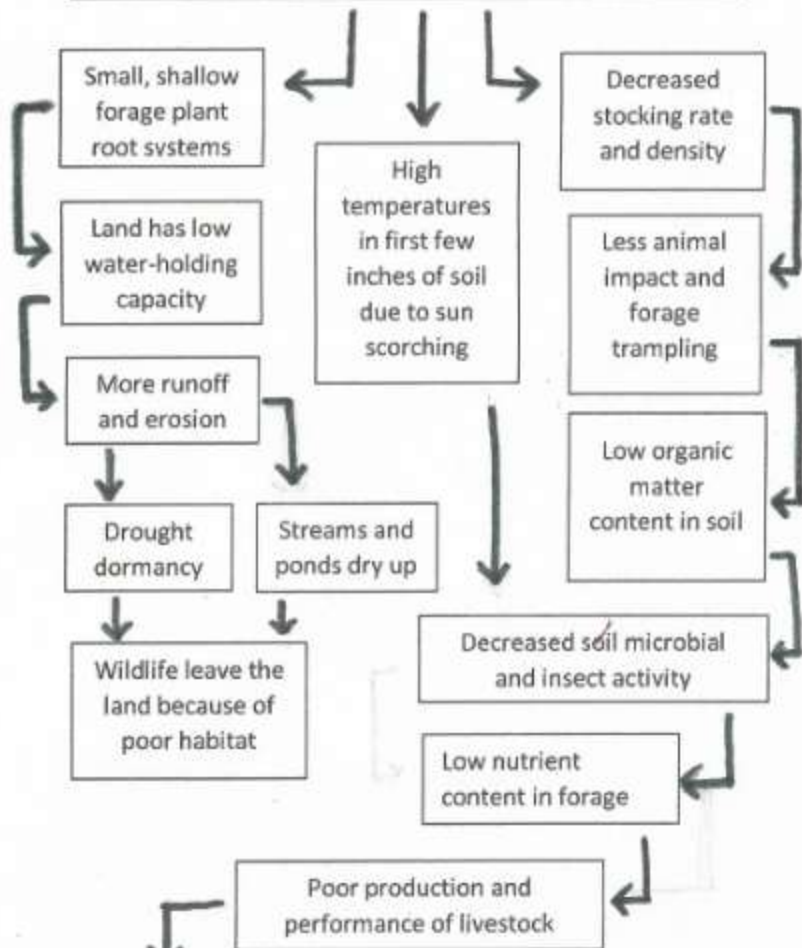

INSUFFICIENT REST

Slower regrowth, less forage mass available, sparse swards

**DAMAGED LAND
WILL PUT YOU OUT OF BUSINESS!**

FULL RECOVERY

Faster regrowth, more forage mass available, thick swards

**HEALTHY LAND, SUSTAINABLE
AGRICULTURE, MAXIMUM PROFIT!**