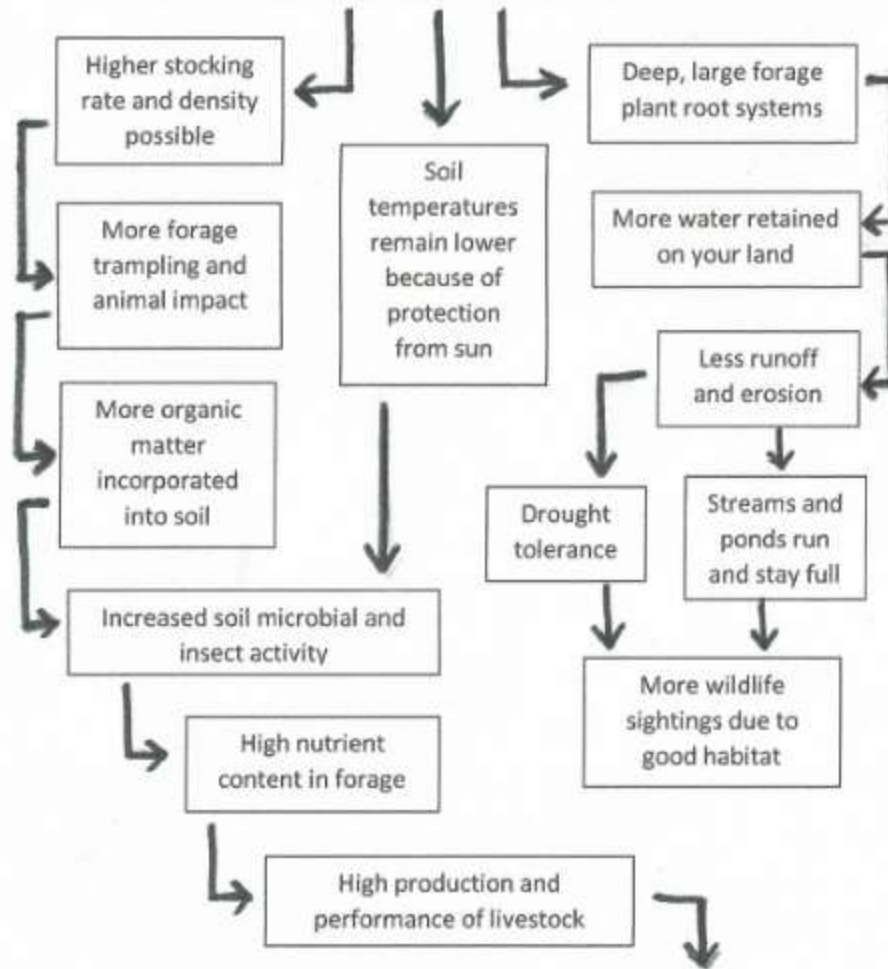

INSUFFICIENT REST

Slower regrowth, less forage mass available, sparse swards

**DAMAGED LAND
WILL PUT YOU OUT OF BUSINESS!**

FULL RECOVERY

Faster regrowth, more forage mass available, thick swards

**HEALTHY LAND, SUSTAINABLE
AGRICULTURE, MAXIMUM PROFIT!**