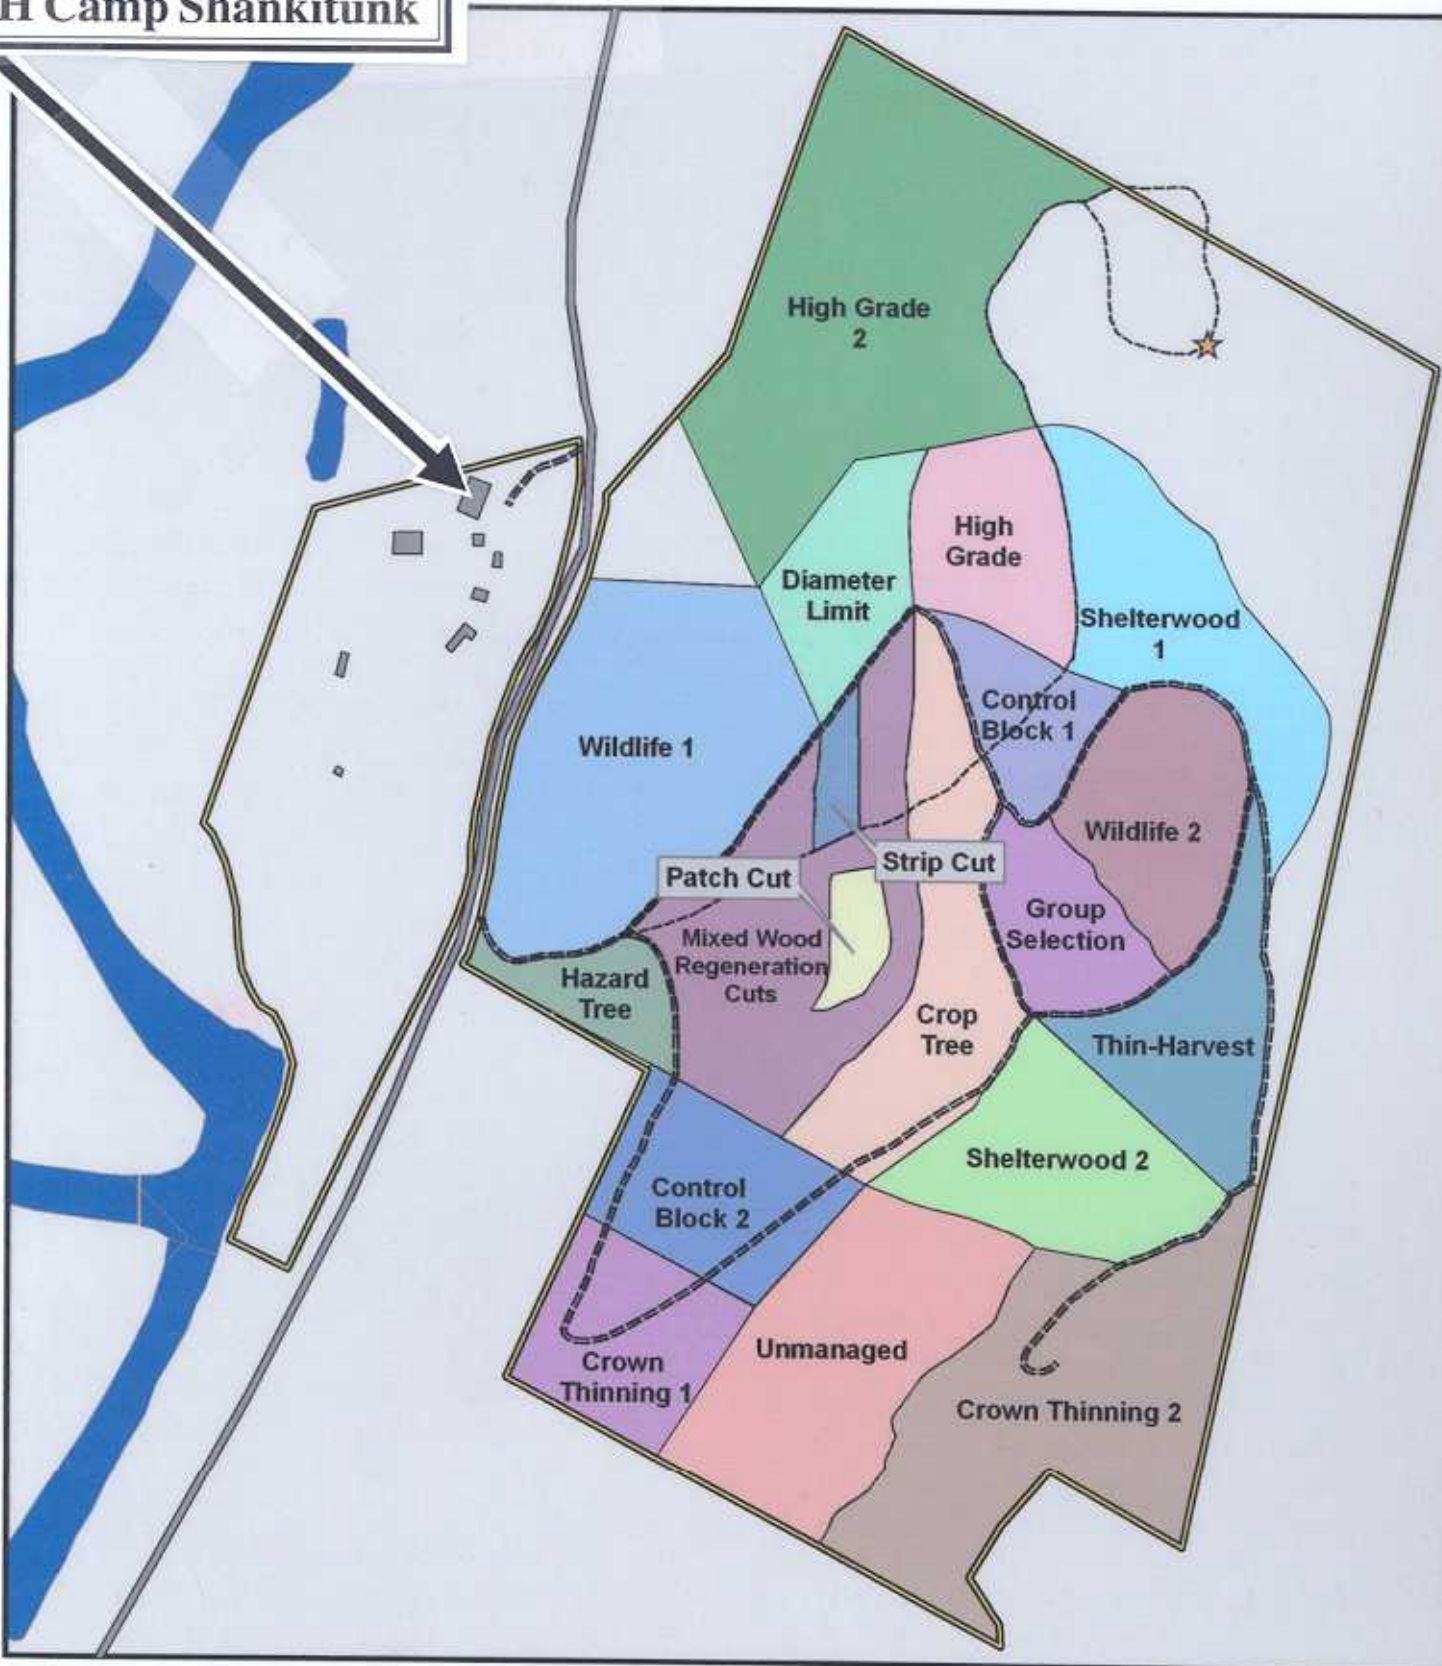

4-H Camp Shankitunk

Legend

Watershed Forest Management Plan
The Lennox Memorial Forest
Town of Delhi, Delaware County